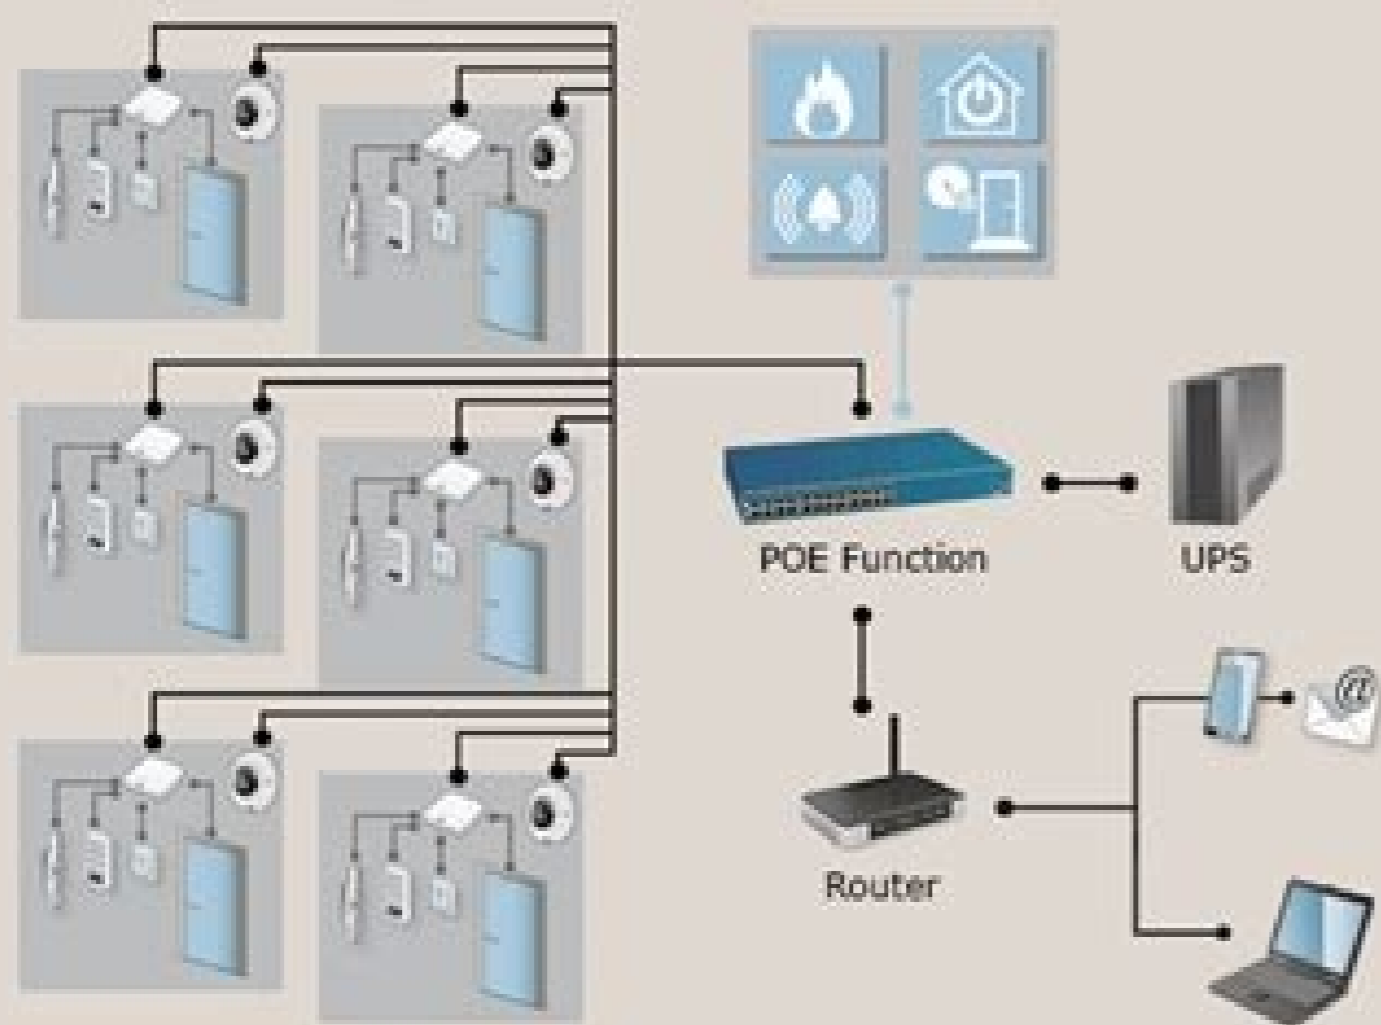

## AXIS P1425-LE Network Camera

2019-03-22 · Additional configuration in the camera web page may be needed to discover and add cameras to the VMS. If you're interested in Eagle Eye supporting a camera that is not listed below, please connect the camera to an Eagle Eye Bridge or CMVR and request support within our dashboard. A support ticket will be created and you will be notified by email of progress ... How to - Call AXIS Network Video Door Station from AXIS Camera Station 342.33 KB Download How to - Configure AXIS Camera Station Action Rule used by Immix 635.67 KB 2021-10-14 · Anbindung von IP-Kameras. Für die Einrichtung an einem COMfortel 1400 IP/2600 IP ist eine Freischaltung über über den Auerswald Online Shop notwendig (shop.auerswald.de).Über eine eigens dafür entwickelte App werden bis zu 10 Kameras eingerichtet. AXIS Camera Station is a video management and access management software especially developed to fit a wide range of installations. Retail stores, hotels, schools and manufacturing industries are just some of the companies that enjoy full control and protection of their premises and can quickly take care of incidents. SMS Gateway software Ozeki brings you outstanding SMS Gateway technology. Use our SMS Server products on Windows, Linux, or Android C# SMS API Developers can use our C# SMS API to send SMS from C#.Net. The C# SMS API comes with full source code